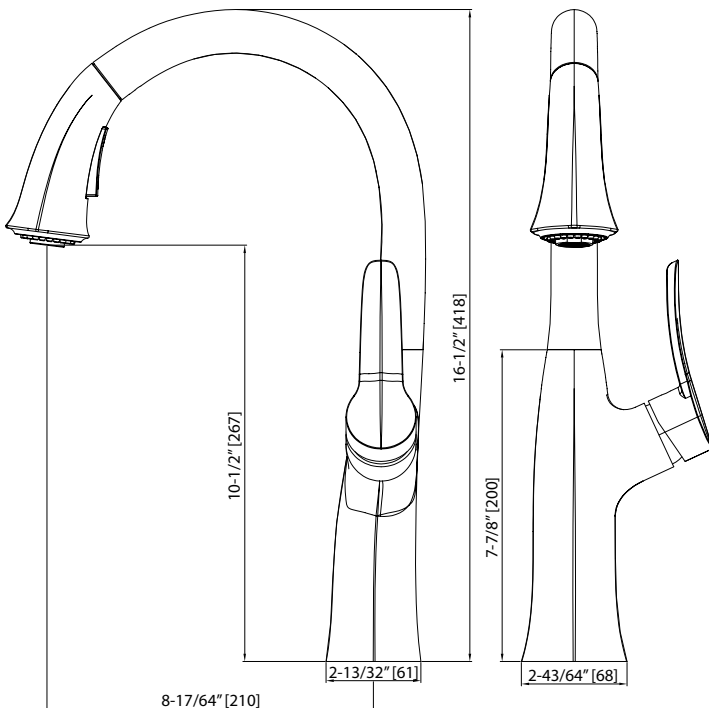

DSF-17KPO05

UPC:

Style:

- Pull Down Kitchen Faucet
- Two Function Spray Head

Installation Type:

- Single Hole

Features:

- Durable Ceramic Cartridge
- Zinc Alloy Body Shell
- Brass Body
- Neoperl Aerators
- 50cm Length Flexible Pipes

Flow Rate:

- 1.5 gpm max @ 60 psi

Certifications:

- cUPC

Warranty:

- Lifetime Limited Warranty

Available Color/Finish

BN - Brushed Nickel
 GD - Gold
 MBK - Matte Black

Applies To Models:

DSF-17KPO05CR
 DSF-17KPO05BN
 DSF-17KPO05GD